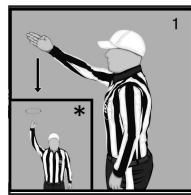

Appendix F

Official Football Signals

Official Football Signals

1
Ready for play
*Untimed down

2
Start the clock

3
Stop the clock

4
TV/radio timeout

5
Touchdown
Field Goal

6
Safety

7
Dead-ball foul/
touchback
(move side to side)

8
First down

9
Loss of down

10
Incomplete pass/unsuccessful try or
field goal/penalty declined/
coin toss option deferred

11
Legal touching

12
Inadvertent whistle

13
Disregard flag

14
End of period

15
Sideline warning

16
Illegal touching

17
Uncatchable pass

18
Offside B/Offside A
or B on kickoff

19
False start/
Encroachment A
Illegal formation

20
Illegal motion (1 hand)
Illegal shift (2 hands)