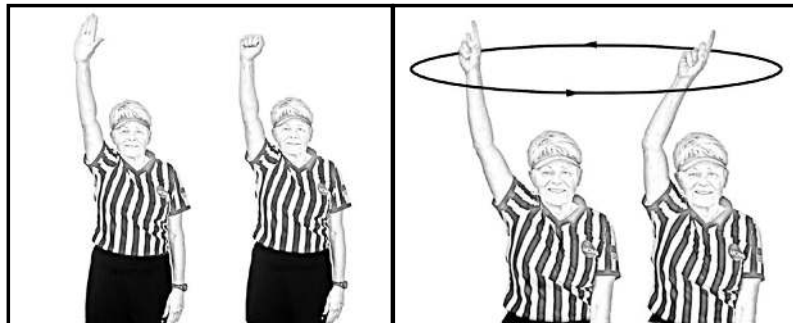

GOAL

**GOAL CIRCLE
FOUL**

HELD WHISTLE

HOLDING

ILLEGAL BODY BALL

ILLEGAL CRADLE

ILLEGAL PROCEDURE:
FALSE START, ILLEGAL DRAW, ILLEGAL OUT OF
BOUNDS PLAY, ILLEGAL STICK, POSSESSION
CLOCK VIOLATION

**ILLEGAL USE
OF THE STICK**

MISCONDUCT

**MULTIPLE
FOULS**

NO GOAL

**NON-ENGAGEMENT
WARNING**

**NON-ENGAGEMENT
CARD**

**OFFSETTING
FOULS**

OFFSIDE

**POSSESSION
CLOCK RESET**

POSSESSION CLOCK START
(when no reset of possession
clock)

**POSSESSION
CLOCK STOP**

PUSHING

SHOOTING SPACE

**SIMULTANEOUS WHISTLE
GOAL**

**SIMULTANEOUS WHISTLE
GOALKEEPER SAVE**

SLASHING

**10-SECOND
GOAL CIRCLE COUNT**