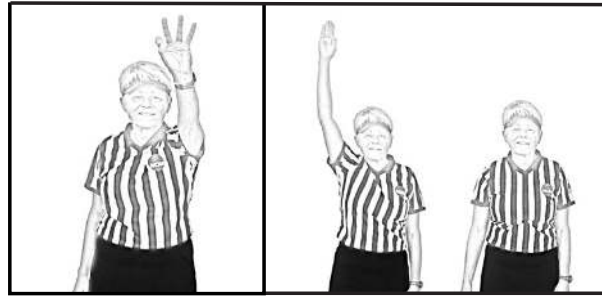

POSSESSION CLOCK START
(when no reset of possession
clock)

**POSSESSION
CLOCK STOP**

PUSHING

SHOOTING SPACE

**SIMULTANEOUS WHISTLE
GOAL**

**SIMULTANEOUS WHISTLE
GOALKEEPER SAVE**

SLASHING

**10-SECOND
GOAL CIRCLE COUNT**