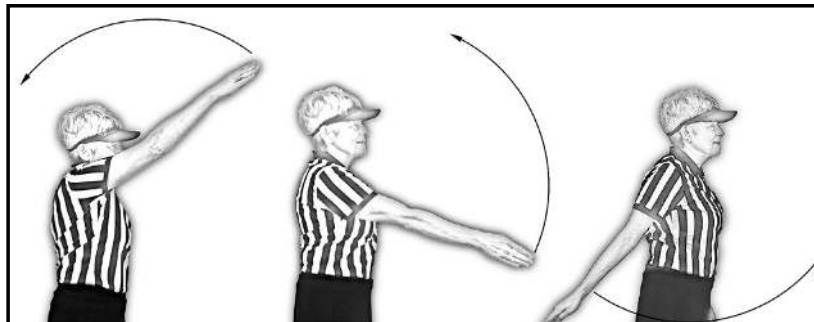

GOAL

**GOAL CIRCLE
FOUL**

HELD WHISTLE

HOLDING

ILLEGAL BODY BALL

ILLEGAL CRADLE

ILLEGAL PROCEDURE:
FALSE START, ILLEGAL DRAW, ILLEGAL OUT OF
BOUNDS PLAY, ILLEGAL STICK, POSSESSION
CLOCK VIOLATION

**ILLEGAL USE
OF THE STICK**

MISCONDUCT

**MULTIPLE
FOULS**

NO GOAL

**NON-ENGAGEMENT
WARNING**

**NON-ENGAGEMENT
CARD**

**OFFSETTING
FOULS**

OFFSIDE

**POSSESSION
CLOCK RESET**

POSSESSION CLOCK START
(when no reset of possession
clock)

**POSSESSION
CLOCK STOP**

PUSHING

SHOOTING SPACE

**SIMULTANEOUS WHISTLE
GOAL**

**SIMULTANEOUS WHISTLE
GOALKEEPER SAVE**

SLASHING

**10-SECOND
GOAL CIRCLE COUNT**