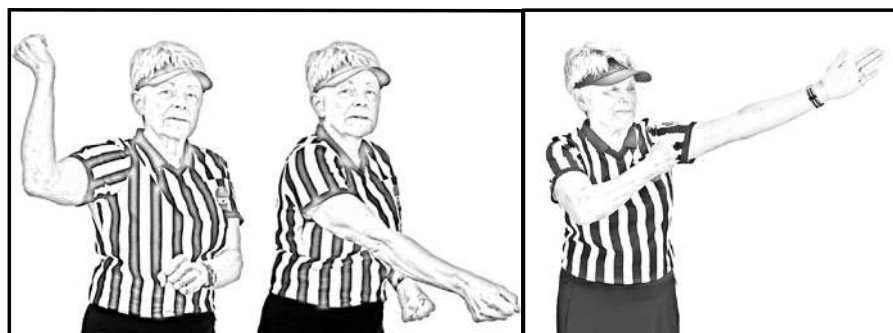

ALTERNATE POSSESSION
(when no offsetting fouls)

BLOCKING/ILLEGAL PICK

CHARGE

CHECK TO THE HEAD

COVER

CROSS CHECK

DANGEROUS FOLLOW-THROUGH AND DANGEROUS PROPELLING

DANGEROUS CONTACT DANGEROUS PLAY

**DANGEROUS STICK
IN THE SPHERE**

DELAY OF GAME

**DIRECTION OF
POSSESSION**

EARLY ENTRY

**EMPTY STICK
CHECK**

FORCING THROUGH

**FREE POSITION SHOT
FALSE START WARNING**

**FREE POSITION SHOT
FALSE START CARD**

GOAL

**GOAL CIRCLE
FOUL**

HELD WHISTLE

HOLDING

ILLEGAL BODY BALL

ILLEGAL CRADLE

ILLEGAL PROCEDURE:
FALSE START, ILLEGAL DRAW, ILLEGAL OUT OF
BOUNDS PLAY, ILLEGAL STICK, POSSESSION
CLOCK VIOLATION

**ILLEGAL USE
OF THE STICK**