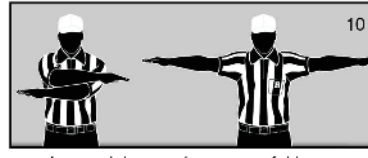

10 Incomplete pass/unsuccesful try or
field goal/penalty declined/
coin toss option deferred