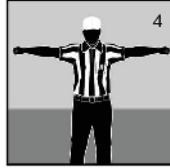

4 TV/radio timeout