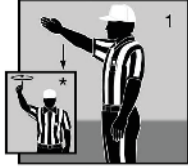

Official Football Signals

PlayPic®

1 Ready for play
*Untimed down